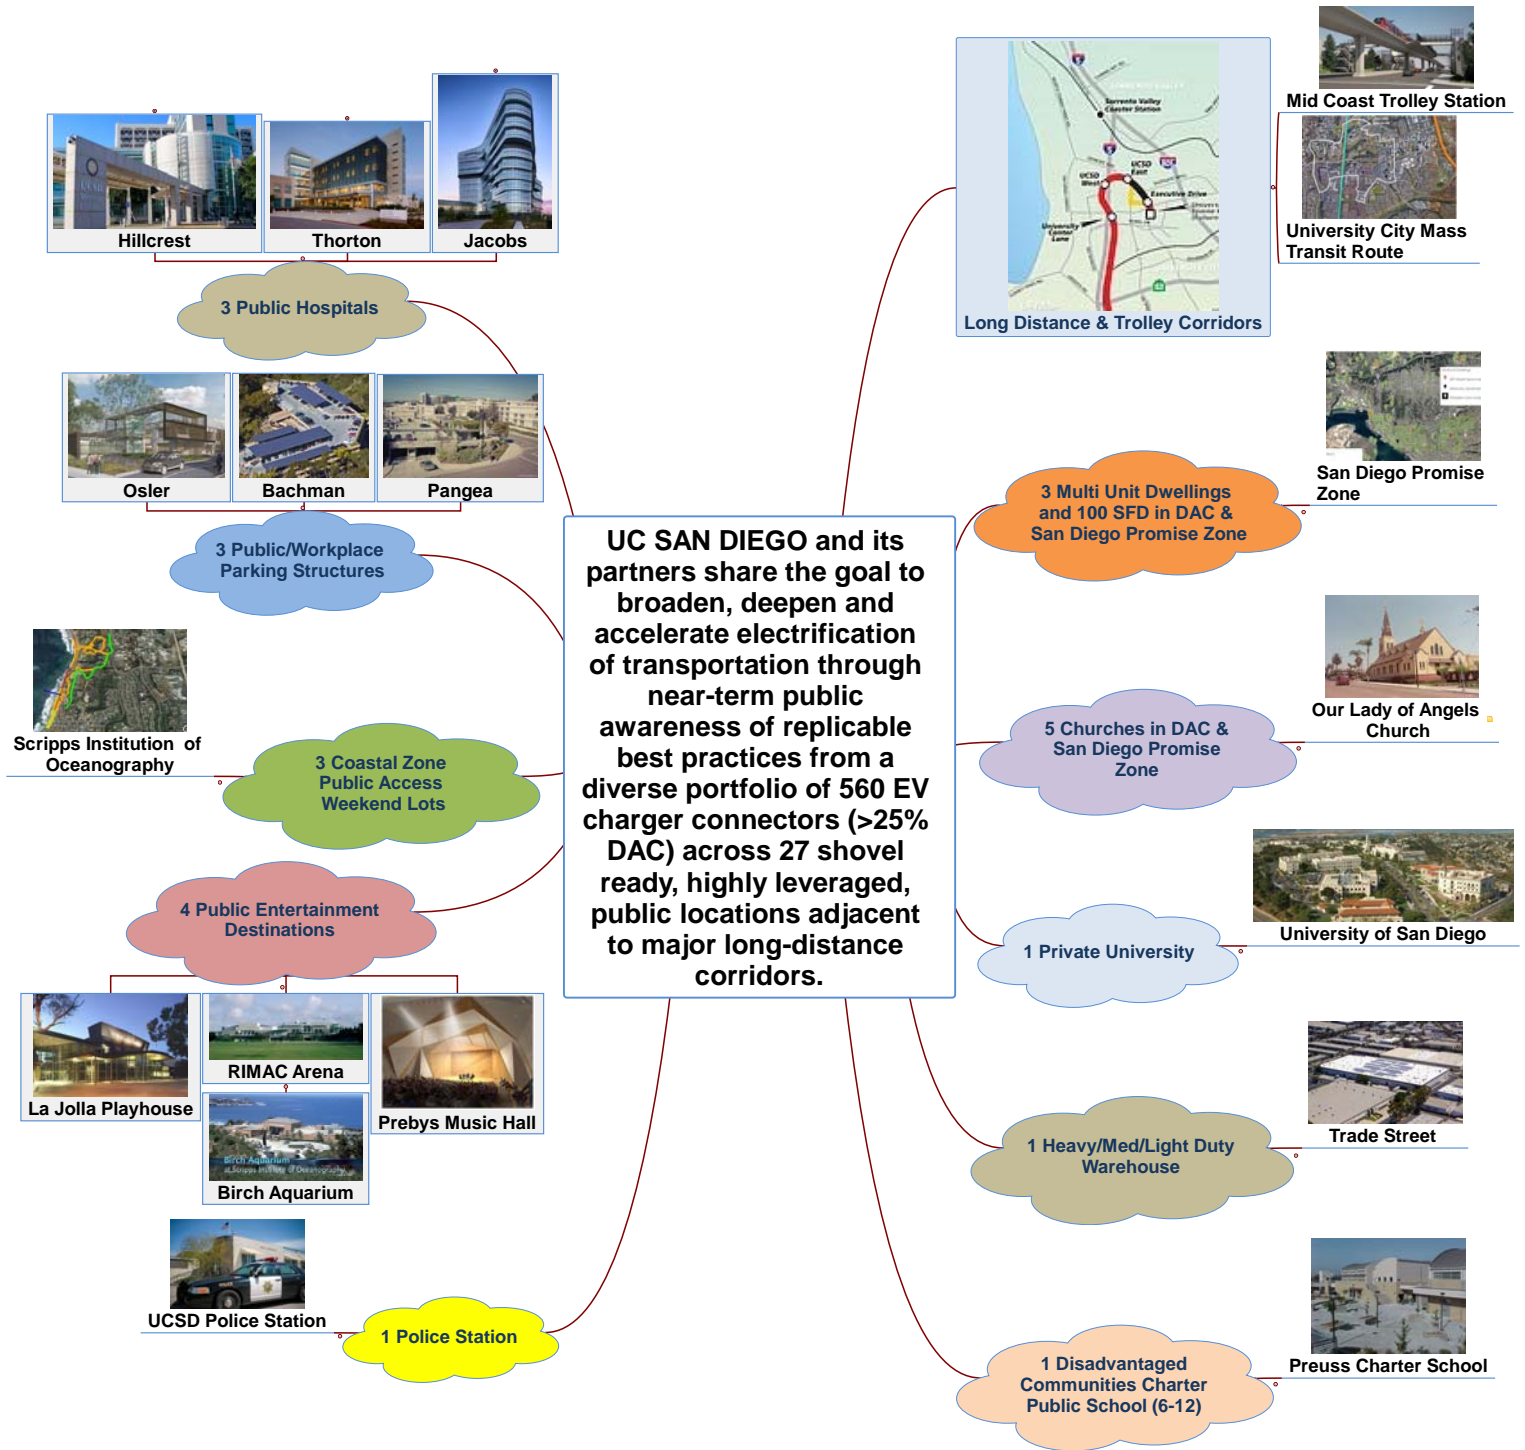

San Diego's Diverse Portfolio of Transformative EV Plazas at 27 Shovel Ready Locations

Submitted by the University of California San Diego and Committed Site Hosts in the San Diego Promise Zone